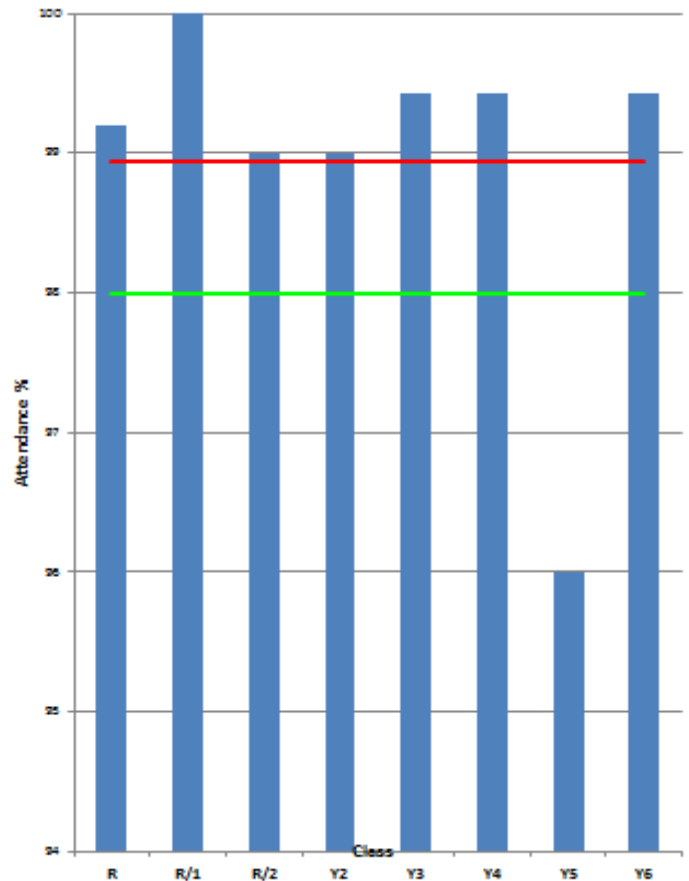

Attendance 9th to 13th September 2019